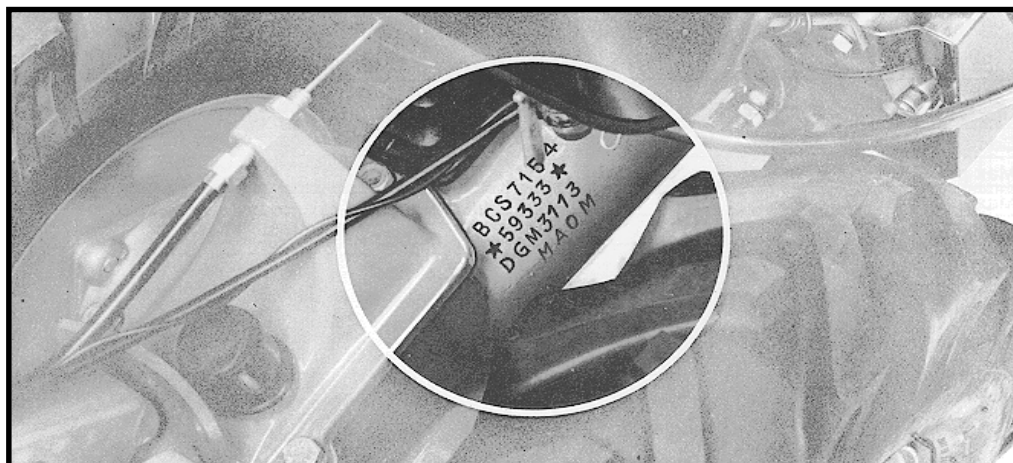

	SERVICE INFORMATION	1-7
---	--------------------------------	------------

Subject: Serial Number Location

The following illustrates the location of the serial number for the BCS two wheel tractors and BCS and Acme engines.

BCS Engine - Riveted Plate
Located On The Left Hand Side Above Coil

200 Series - Cast Into Transmission Housing
Located Just To The Right Of The Drive Cables

Acme Engines - Cast Into Block
Located On Right Hand Side Of Block When Facing The Starter
Serial Number Is Not On The Model Identification Plate

600, 700, 800 & 900 Series - Cast Into Transmission Housing - Serial Number Located Between The Two Stars Located On Right Side Of Transmission Just Below The Clutch Lever