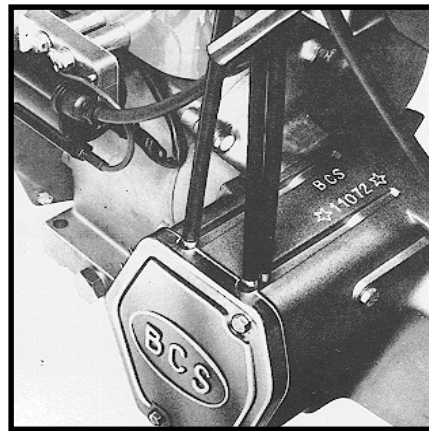

	SERVICE INFORMATION	1-7
---	--------------------------------	------------

Subject: Serial Number Location

The following illustrates the location of the serial number for the BCS two wheel tractors and BCS and Acme engines.

BCS Engine - Riveted Plate
Located On The Left Hand Side Above Coil

200 Series - Cast Into Transmission Housing
Located Just To The Right Of The Drive Cables

Acme Engines - Cast Into Block
Located On Right Hand Side Of Block When Facing The Starter
Serial Number Is Not On The Model Identification Plate

600, 700, 800 & 900 Series - Cast Into Transmission Housing - Serial Number Located Between The Two Stars Located On Right Side Of Transmission Just Below The Clutch Lever