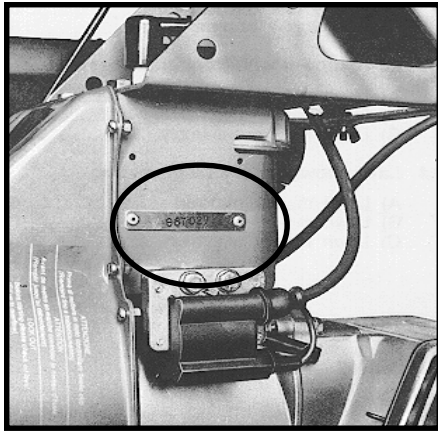

	SERVICE INFORMATION	1-7
---	--------------------------------	------------

Subject: Serial Number Location

The following illustrates the location of the serial number for the BCS two wheel tractors and BCS and Acme engines.

BCS Engine - Riveted Plate
Located On The Left Hand Side Above Coil

200 Series - Cast Into Transmission Housing
Located Just To The Right Of The Drive Cables

Acme Engines - Cast Into Block
Located On Right Hand Side Of Block When Facing The Starter
Serial Number Is Not On The Model Identification Plate

600, 700, 800 & 900 Series - Cast Into Transmission Housing - Serial Number Located Between The Two Stars Located On Right Side Of Transmission Just Below The Clutch Lever